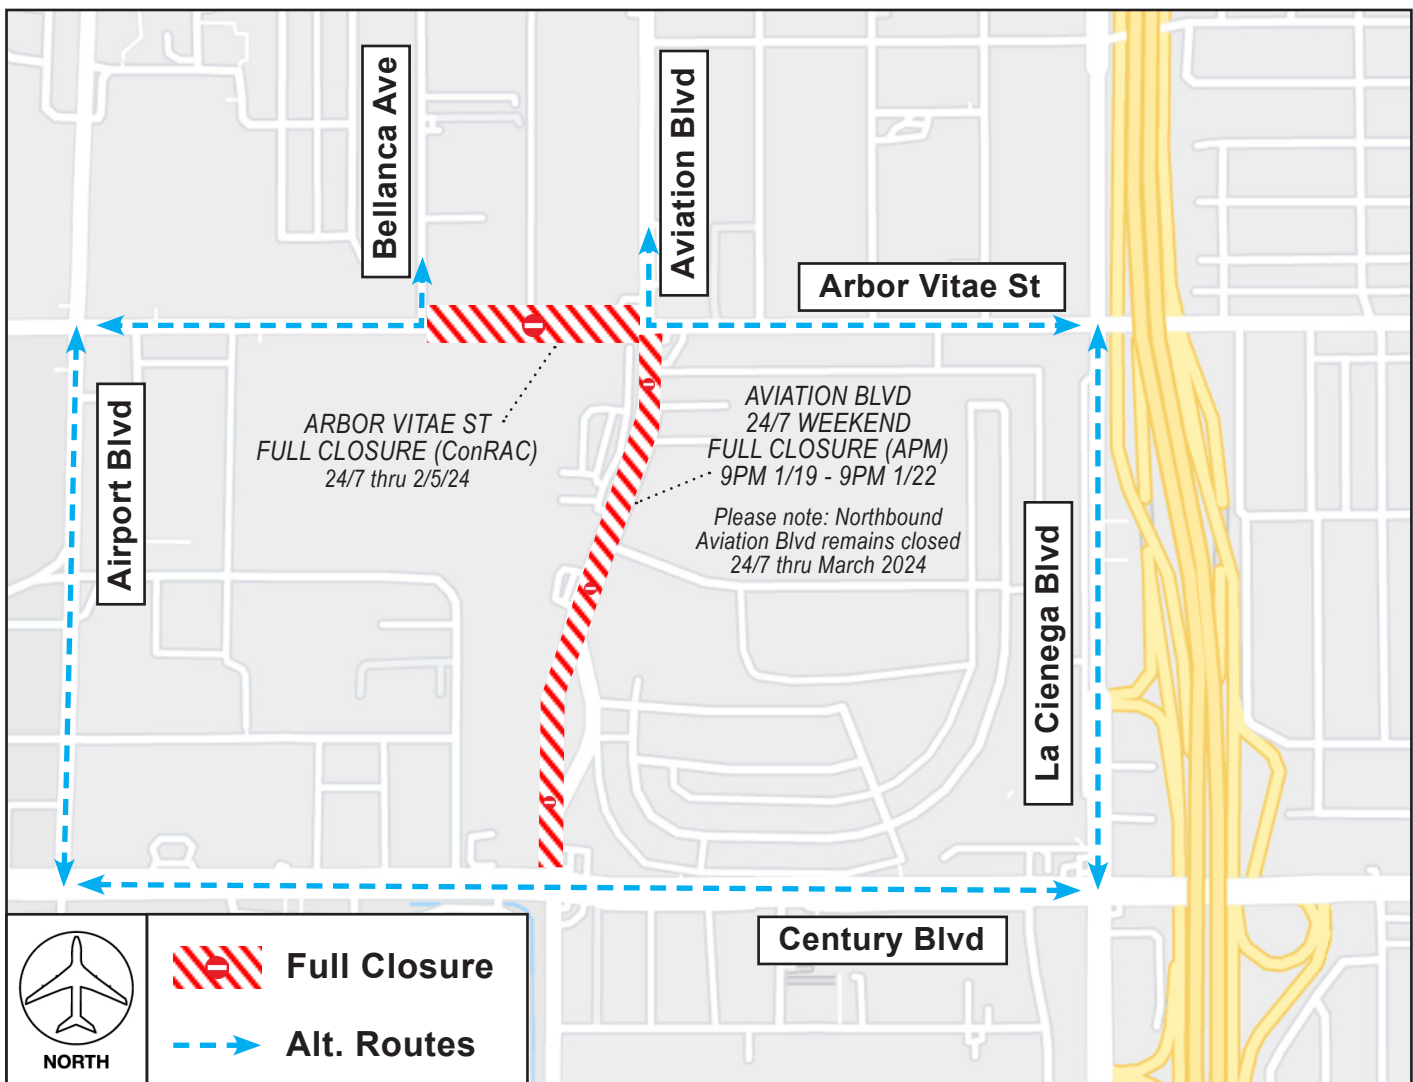

WEEKEND FULL CLOSURE

Aviation Boulevard between Arbor Vitae Street and Century Boulevard

Friday, January 19 at 9PM continuous through Monday, January 22 at 9PM

ACTIVITY

To facilitate work for the Automated People Mover (APM) project, a 24/7 weekend full closure of Aviation Blvd between Century Blvd and Arbor Vitae St will be in place Friday, January 19 at 9PM continuous through Monday, January 22 at 9PM.

Flaggers and detour signage will be in place to assist with the maintenance of traffic. Use caution when traveling near construction areas and plan ahead for potential delays. Please note:

- Northbound Aviation Blvd between Century Blvd and Arbor Vitae St is closed 24/7 by the APM project through March 2024. This northbound directional closure will remain in place following the completion of this weekend full closure. Southbound Aviation Blvd traffic is maintained during the northbound directional closure.
- Arbor Vitae St between Bellanca Ave and Aviation Blvd is closed 24/7 by the Consolidated Rent-A-Car facility (ConRAC) project through February 5, 2024.