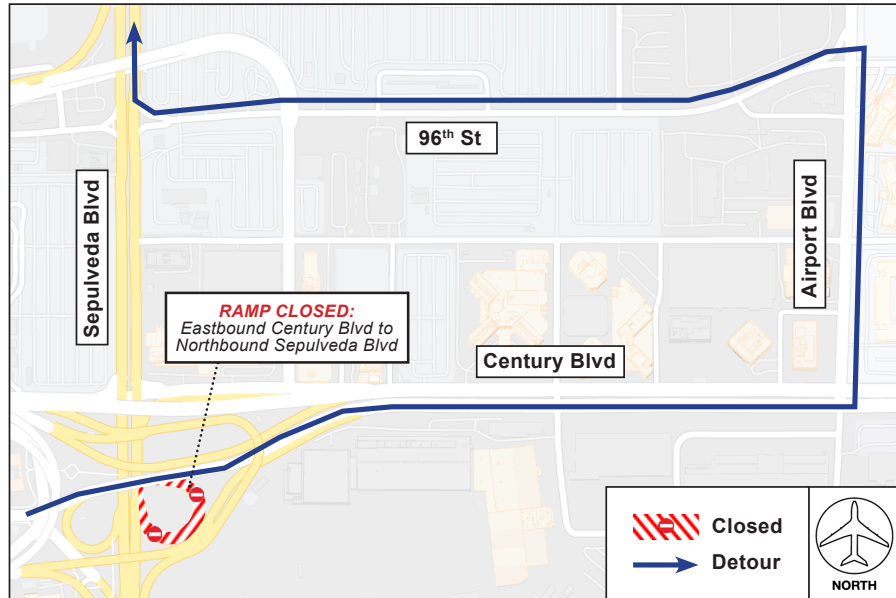

## At Century Boulevard & Sepulveda Boulevard

*EXTENDED through Friday, July 30, 2021; Monday through Friday Nights from 12AM to 6AM*

### ACTIVITY

The Automated People Mover project will implement overnight closures of the northbound OR southbound ramp at Century Boulevard and Sepulveda Boulevard through Friday, July 30, Monday through Friday nights only between 12AM and 6AM. Only one ramp will be closed at a time; both ramps will never be closed concurrently.

During the northbound ramp closure, travelers are detoured via westbound Century Boulevard. During the southbound ramp closure, travelers are detoured via 96<sup>th</sup> Street from Sepulveda Boulevard.

### NORTHBOUND RAMP CLOSURE MAP: