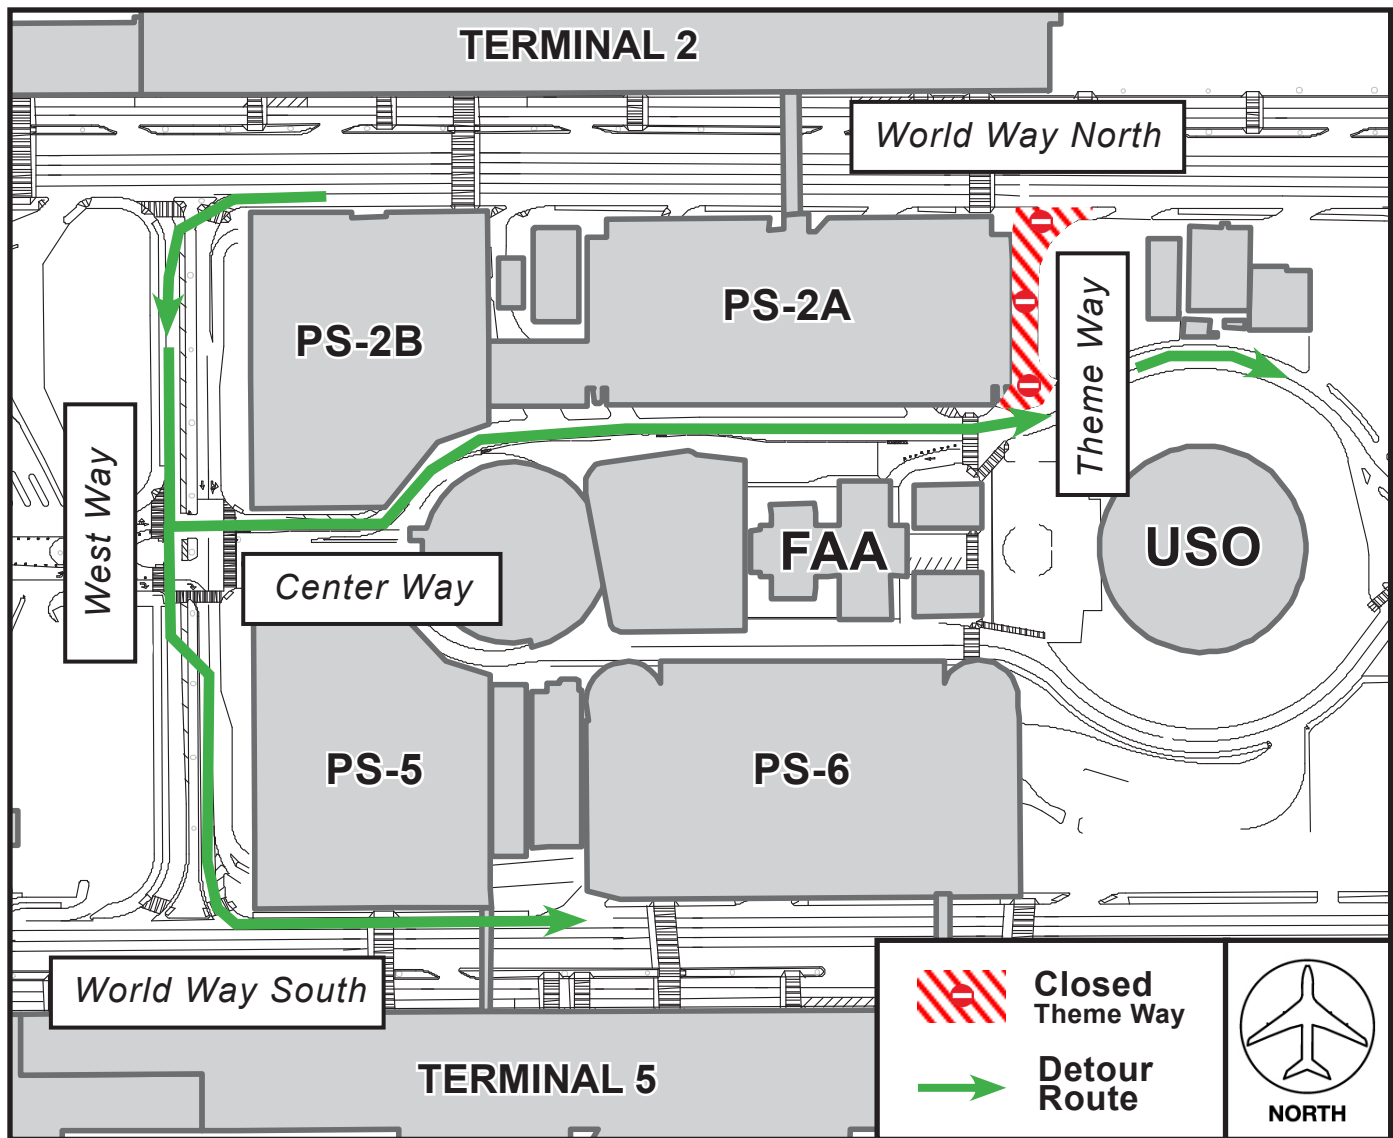

FULL CLOSURE of THEME WAY from World Way North to Center Way

Continuous: Monday, April 27, 2020 through Wednesday, April 27, 2022

ACTIVITY

To facilitate work for the Automated People Mover Project, Theme Way from World Way North to Center Way will close continuously beginning Monday, April 27, 2020 through Wednesday, April 27, 2022.

West Way and Center Way will remain open at all times. Vehicular and pedestrian traffic will be maintained at all times. Signage will be posted to assist with detours and wayfinding.

LAX Construction Hotline: 310-649-5292 | [@FlyLAXAirport](#) | [LInternationalAirport](#)
LAXConstructionHotline@LAWA.org