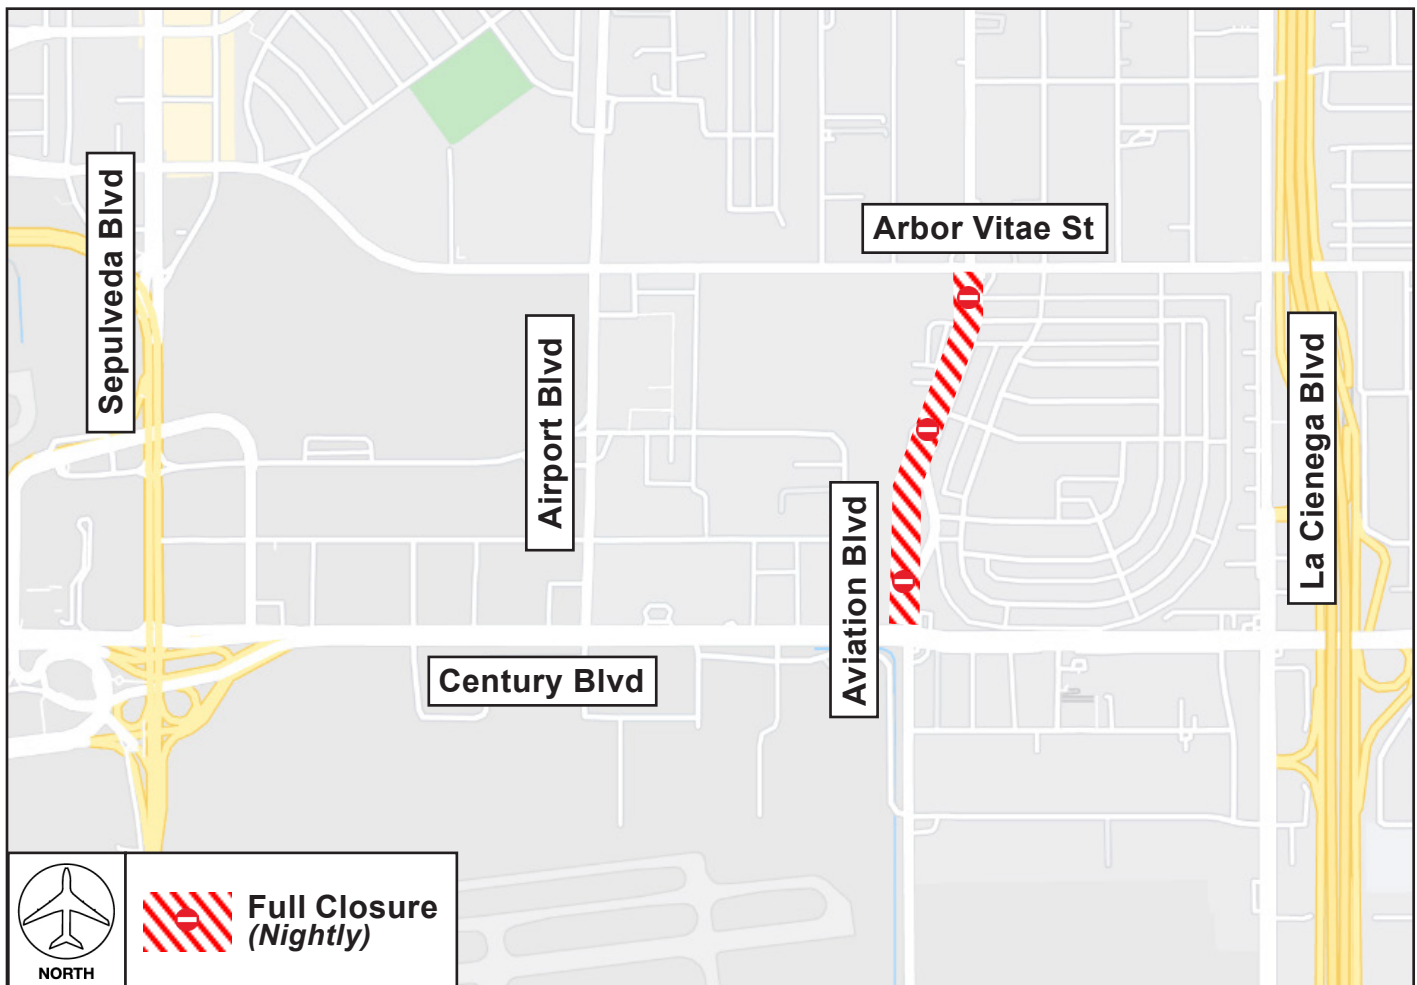

NIGHTLY FULL CLOSURES

Aviation Boulevard between Arbor Vitae Street and Century Boulevard

Extended through Monday, July 31, 2023

Nightly (As Needed) from 9PM to 6AM

ACTIVITY

To facilitate construction activities for the Landside Access Modernization Program (LAMP), Aviation Boulevard between Arbor Vitae Street and Century Boulevard will be closed on an as-needed basis through Monday, July 31, nightly from 9PM to 6AM. Detour signage will be in place when closures are implemented.