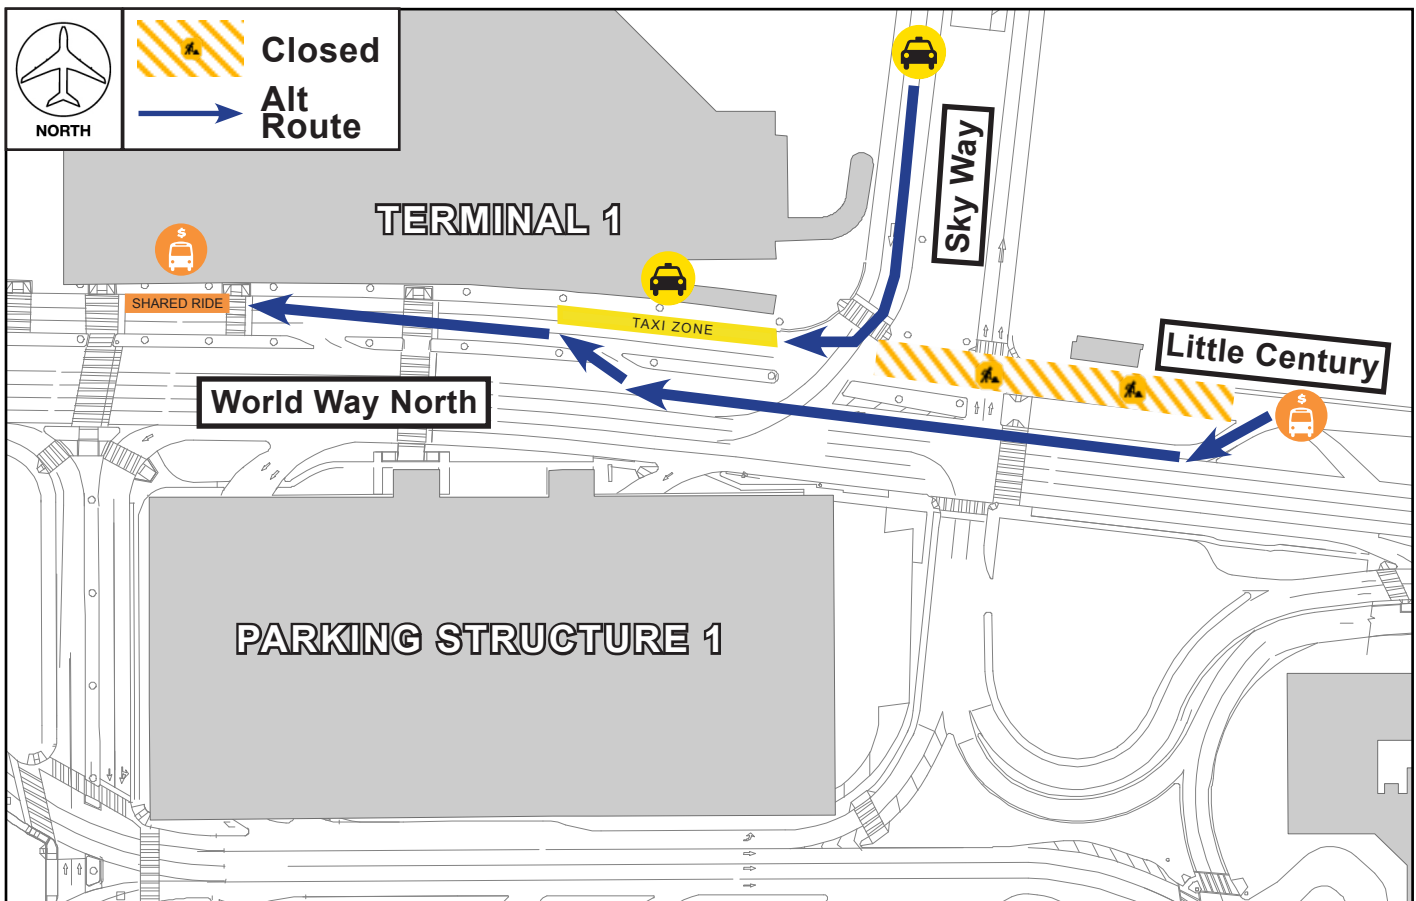

LANE RESTRICTIONS

Little Century east of Sky Way (Arrivals Level CTA)
Saturday, October 26, 2019 from 12AM to 5AM

ACTIVITY

To restripe the roadway, the Interim Ground Access project will close a portion of Little Century east of Sky Way on Saturday, October 26, 2019 from 12AM to 5AM.

IMPACTS

TAXI

- Use Sky Way airport entrance to reach Taxi Zone at Terminal 1

SHARED RIDE VANS

- Egress Little Century to World Way North then ingress to CTA Inner Lanes at Terminal 1 to reach Shared Ride Van stop