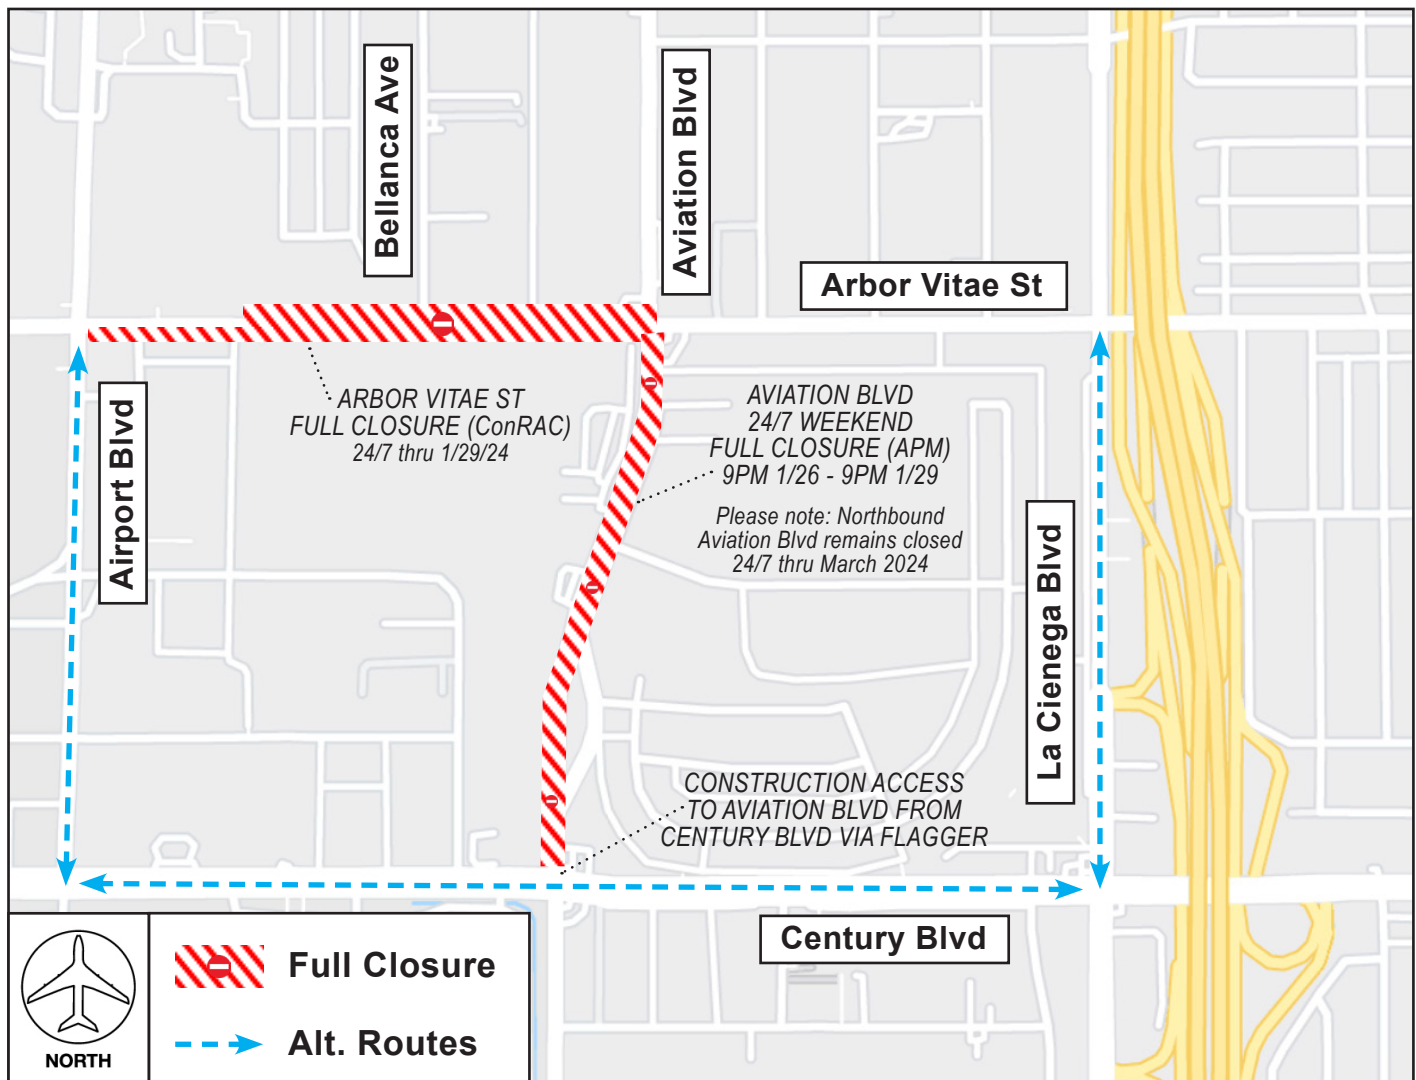

WEEKEND FULL CLOSURE

Aviation Boulevard between Arbor Vitae Street and Century Boulevard

Friday, January 26 at 9PM continuous through Monday, January 29 at 9PM

ACTIVITY

To facilitate work for the Automated People Mover (APM) project, a 24/7 weekend full closure of Aviation Blvd between Century Blvd and Arbor Vitae St will be in place Friday, January 26 at 9PM continuous through Monday, January 29 at 9PM.

Flaggers and detour signage will be in place to assist with the maintenance of traffic. Use caution when traveling near construction areas and plan ahead for potential delays. Please note:

- Northbound Aviation Blvd between Century Blvd and Arbor Vitae St is closed 24/7 by the APM project through March 2024. This northbound directional closure will remain in place following the completion of this weekend full closure. Southbound Aviation Blvd traffic is maintained during the northbound directional closure.
- Arbor Vitae St between Bellanca Ave and Aviation Blvd is closed 24/7 by the Consolidated Rent-A-Car facility (ConRAC) project through January 29, 2024; the ConRAC team will implement lane closures on Arbor Vitae St this same weekend, January 26 - 29, to restore and reopen this portion of Arbor Vitae St.