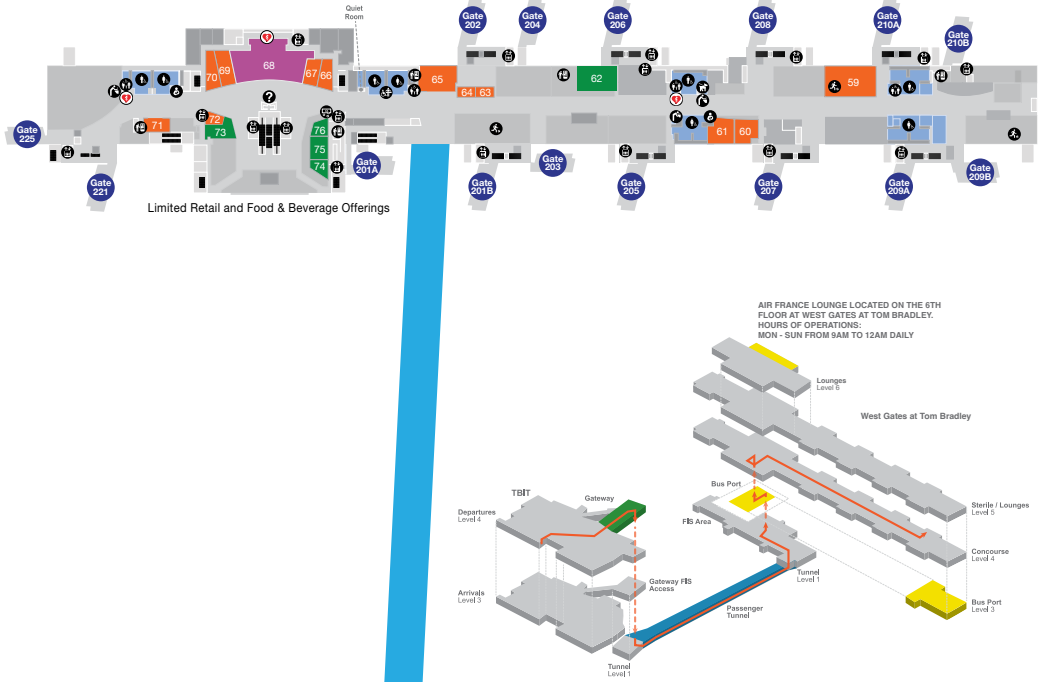

West Gates at Tom Bradley

CONCOURSE LEVEL

FOOD AND BEVERAGE

- 62 NAVARRE
- 73 Playa Cafe
- 74 Chicken Guy
- 75 Burger King
- 76 Santouka Ramen

SHOPPING

- 59 Pier Provisions
- 60 America!
- 61 LA Confidential
- 63 New Beauty
- 64 Pop Sox
- 65 Wilshire & Fairfax
- 66 Lego
- 67 Inmotion
- 68 DFS Duty Free
- 69 ALSAINTS
- 70 Jocale
- 71 TMZ
- 72 See's Candy

Tom Bradley International

DEPARTURES LEVEL

FOOD AND BEVERAGE

- 7 LAMILL Coffee
- 8 Santa Monica Brewing Co.
- 16 Chaya Brasserie
- 17 Pret A Manger
- 18 Panda Express
- 19 Kentucky Fried Chicken
- 20 800 Degrees Pizza
- 21 Umami Burger
- 22 Border Grill
- 23 Beecher's Homemade Cheese
- 26 Ink.Sack
- 27 Vino Volo
- 39 Starbucks
- 41 Vanilla Bake Shop
- 49 Starbucks Evenings
- 51 PF Chang's

TICKETING LEVEL

FOOD AND BEVERAGE

- 53 Coffee Bean & Tea Leaf
- 54 Planet Hollywood
- 55 Asian Street Eats
- 56 Earl of Sandwich
- 57 WPizza

SHOPPING

- 52 Travel Market
- 58 Hudson

SERVICES

- ATM
- Currency Exchange provided by ICE
- Luggage Carts provided by Smart Carte
- US Customs and Border Protection
- Volunteer Information Professionals (VIP)

ARRIVALS LEVEL

FOOD AND BEVERAGE

- Coffee Bean & Tea Leaf

SHOPPING

- USA Today Travel Zone

SERVICES

- Currency Exchange provided by ICE
- Interactive Visitors Centers
- Luggage Carts provided by Smart Carte
- Restroom - Family (North End)
- Restroom - Family (Passport control of FIS area)
- Volunteer Information Professionals (VIP)